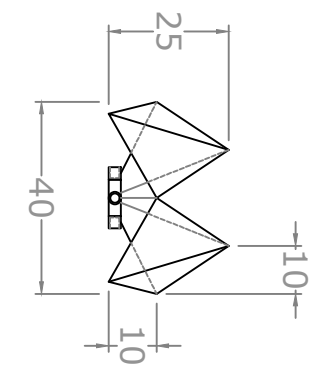

TOP VIEW

FRONT VIEW

LEFT SIDE VIEW

RIGHT SIDE VIEW

GEOMATRIX TABLE

TOP VIEW

LEFT SIDE VIEW

FRONT VIEW

RIGHT SIDE VIEW

GEOMATRIX
 SIDE TABLE
 40X40X65H

TOP VIEW

FRONT VIEW

LEFT SIDE VIEW

GEOMATRIX

WALL MOUNTED LIGHT

40 X 40 CM