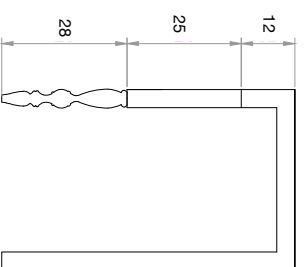

TOP VIEW

FRONT VIEW

LEFT SIDE VIEW

RIGHT SIDE VIEW

GEOMATRIX TABLE

TOP VIEW

LEFT SIDE VIEW

FRONT VIEW

RIGHT SIDE VIEW

GEOMATRIX
 SIDE TABLE
 40X40X65H

TOP VIEW

FRONT VIEW

LEFT SIDE VIEW

GEOMATRIX

WALL MOUNTED LIGHT

40 X 40 CM