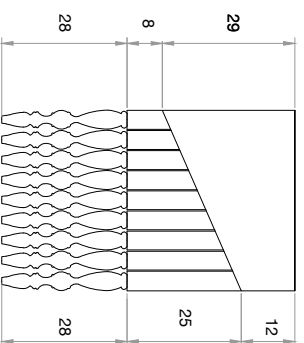

TOP VIEW

FRONT VIEW

LEFT SIDE VIEW

RIGHT SIDE VIEW

GEOMATRIX TABLE

TOP VIEW

LEFT SIDE VIEW

FRONT VIEW

RIGHT SIDE VIEW

GEOMATRIX
 SIDE TABLE
 40X40X65H

TOP VIEW

FRONT VIEW

LEFT SIDE VIEW

GEOMATRIX

WALL MOUNTED LIGHT

40 X 40 CM