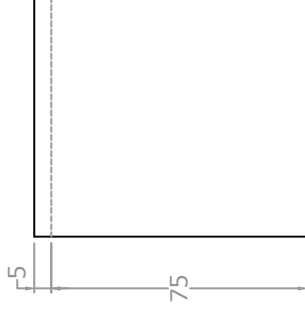

TOP VIEW

FRONT VIEW

LEFT SIDE VIEW

RIGHT SIDE VIEW

GEOMATRIX TABLE

TOP VIEW

LEFT SIDE VIEW

FRONT VIEW

RIGHT SIDE VIEW

GEOMATRIX
 SIDE TABLE
 40X40X65H

TOP VIEW

FRONT VIEW

LEFT SIDE VIEW

GEOMATRIX

WALL MOUNTED LIGHT

40 X 40 CM