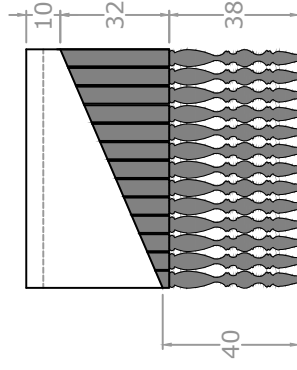

TOP VIEW

FRONT VIEW

LEFT SIDE VIEW

RIGHT SIDE VIEW

GEOMATRIX TABLE

TOP VIEW

LEFT SIDE VIEW

FRONT VIEW

RIGHT SIDE VIEW

GEOMATRIX
 SIDE TABLE
 40X40X65H

TOP VIEW

FRONT VIEW

LEFT SIDE VIEW

GEOMATRIX

WALL MOUNTED LIGHT

40 X 40 CM