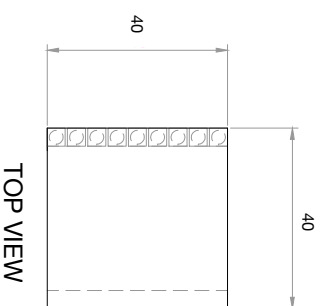

TOP VIEW

FRONT VIEW

LEFT SIDE VIEW

RIGHT SIDE VIEW

GEOMATRIX TABLE

TOP VIEW

LEFT SIDE VIEW

FRONT VIEW

RIGHT SIDE VIEW

GEOMATRIX
 SIDE TABLE
 40X40X65H

TOP VIEW

FRONT VIEW

LEFT SIDE VIEW

GEOMATRIX

WALL MOUNTED LIGHT

40 X 40 CM