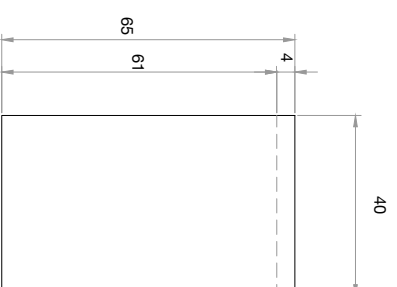

TOP VIEW

FRONT VIEW

LEFT SIDE VIEW

RIGHT SIDE VIEW

GEOMATRIX TABLE

TOP VIEW

LEFT SIDE VIEW

FRONT VIEW

RIGHT SIDE VIEW

GEOMATRIX
 SIDE TABLE
 40X40X65H

TOP VIEW

FRONT VIEW

LEFT SIDE VIEW

GEOMATRIX

WALL MOUNTED LIGHT

40 X 40 CM